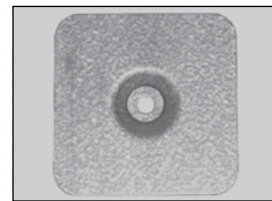

Features and Components

Heavy duty Low-Profile Plates are 2¾" (70 mm) Galvalume®** flat-surfaced square plates designed for use in situations or areas where smooth, flat plates are desired to increase performance or aesthetics.

1. **Use:** Insulation
   Material: Galvalume-Coated Steel
   Plate: 2¾" (7.0 cm) Square
   Color: Grey (metal plates)

Deck Types: Wood or 18 - 24 gauge (1.25 mm - 0.56 mm) Metal.

* Galvalume is a registered trademark of BIEC International, Inc. and some of its licensed producers

Fastener Compatibility

Designed to be used with Johns Manville UltraFast® or All Purpose Fasteners

Low-Profile, Flat Surface, Galvalume-Coated Steel

Component

Type

Multi-Ply
Single Ply

System Compatibility This product may be used as a component in the following systems. Please reference product application for specific installation methods and information.

Multi-Ply	BUR		APP		SBS				
	HA	CA	CA	HW	HA	CA	HW	CA	MF
<i>Use to fasten Insulation in all Multi-Ply systems</i>									

Single Ply	TPO		PVC		EPDM		
	MF	FA	MF	FA	MF	FA	BA
<i>Use to fasten Insulation in the selected Single Ply systems above</i>							

Key: HA = Hot Applied CA = Cold Applied HW = Heat Weldable SA = Self Adhered MF = Mechanically Fastened FA = Fully Adhered BA = Ballasted

Energy and the Environment

Recycled Content	This steel based product contains a minimum of 25% post consumer recycled materials by weight

Peak Advantage® Guarantee Information

Systems	Approved to use with any Peak Advantage Guarantee

Codes and Approvals

Installation/Application

Refer to the application instructions guidelines for proper utilization of this product.

Packaging and Dimensions

Size	Quantity/Container
2¾" (70 mm) square	1,000/pail
Producing Locations*	Agawam, MA and Itasca, IL

* The point of manufacture for fasteners and plates varies depending on the specific part. Call your local JM sales professional for assistance.